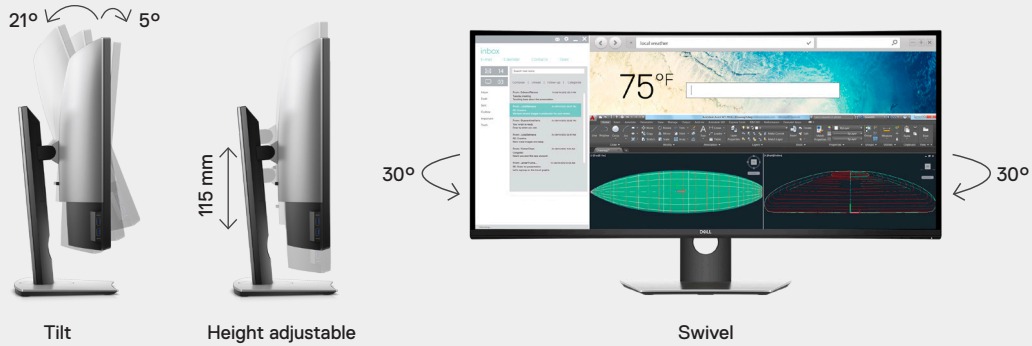

Adjustability and connectivity

DELL ULTRASHARP 38 CURVED MONITOR | U3818DW

Easily adjust the panel to your preferred viewing position.