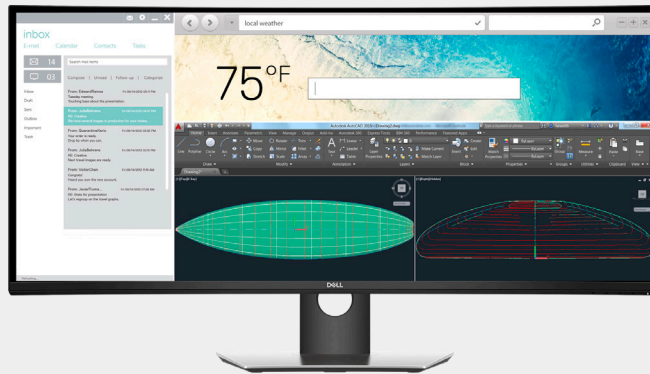

Envision all you can do.

DELL ULTRASHARP 38 CURVED MONITOR | U3818DW

Be inspired to do more
All-encompassing.
Virtually borderless
curved screen.

Multitask like a pro
Productivity features for
multitasking efficiency.

DELL ULTRASHARP 38 CURVED MONITOR | U3818DW

YOU'LL BE INSPIRED TO DO MORE

Get an immersive experience and enjoy incredible visuals on this 37.5" WQHD+ curved screen with InfinityEdge.

- **Stay focused on your work:** The curvature of this expansive screen creates a near-complete field of view, providing an almost uniform visual focus that reduces eye movement across the screen. You'll work more comfortably with fewer distractions and more productivity.
- **Gorgeous visuals are only the beginning:** This 37.5" WQHD+ (3840 x 1600) curved screen delivers approximately 25 percent more screen content than a 34" screen. Plus InfinityEdge offers a virtually borderless display.
- **All-encompassing experience:** This curved screen with 21:9 aspect ratio delivers a panoramic viewing experience while integrated 9W speakers bring the quality sound — a one-two punch that makes this monitor the ideal canvas for video editing projects.