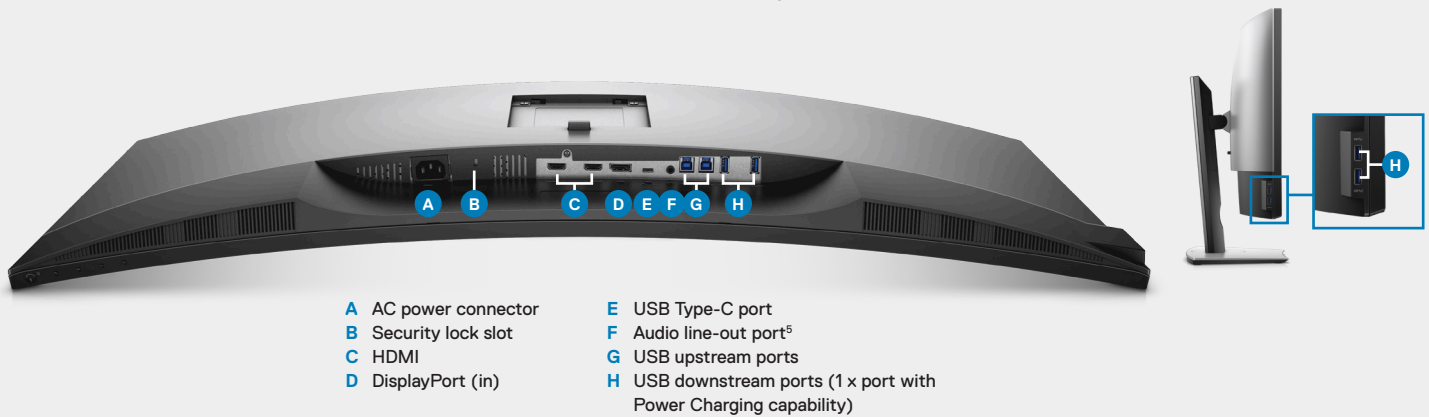

Connectivity

* Dell monitors are #1 worldwide for 4 consecutive years (2013 to 2016)! Source: IDC Worldwide PC Monitor Tracker (4Q16).

** Dell's HDR feature has been designed with a PC user in mind and supports specifications that are different from existing TV standards for HDR. Please review the specs carefully for further details.

***Dell HDR monitors require HDR10 enabled content from a compatible source like your service provider, a Blu-ray disc or a game.

1 TUV Certified (ID0000051369 - Flicker Free / ID0000051370 - Low Blue Light Content). For more details, visit www.tuv.com.

2 In the event you discover even one bright pixel during the Limited Hardware Warranty period, a free panel exchange is guaranteed. (see pixel panel info located on Dell.com web page for complete details): <http://support.dell.com/support/topics/global.aspx/support/kcs/document?docid=414288>

3 Advanced Exchange Service: Replacement part/unit dispatched, if needed, following completion of phone/online diagnosis. Fee charged for failure to return defective unit. Availability varies. Other conditions apply.

4 For a copy of the Limited Hardware Warranty, write Dell USA LP, Attn: Warranties, One Dell Way, Round Rock, TX 78682 or see Dell.com/warranty.

5 The audio line-out port does not support headphones and Dell soundbar.